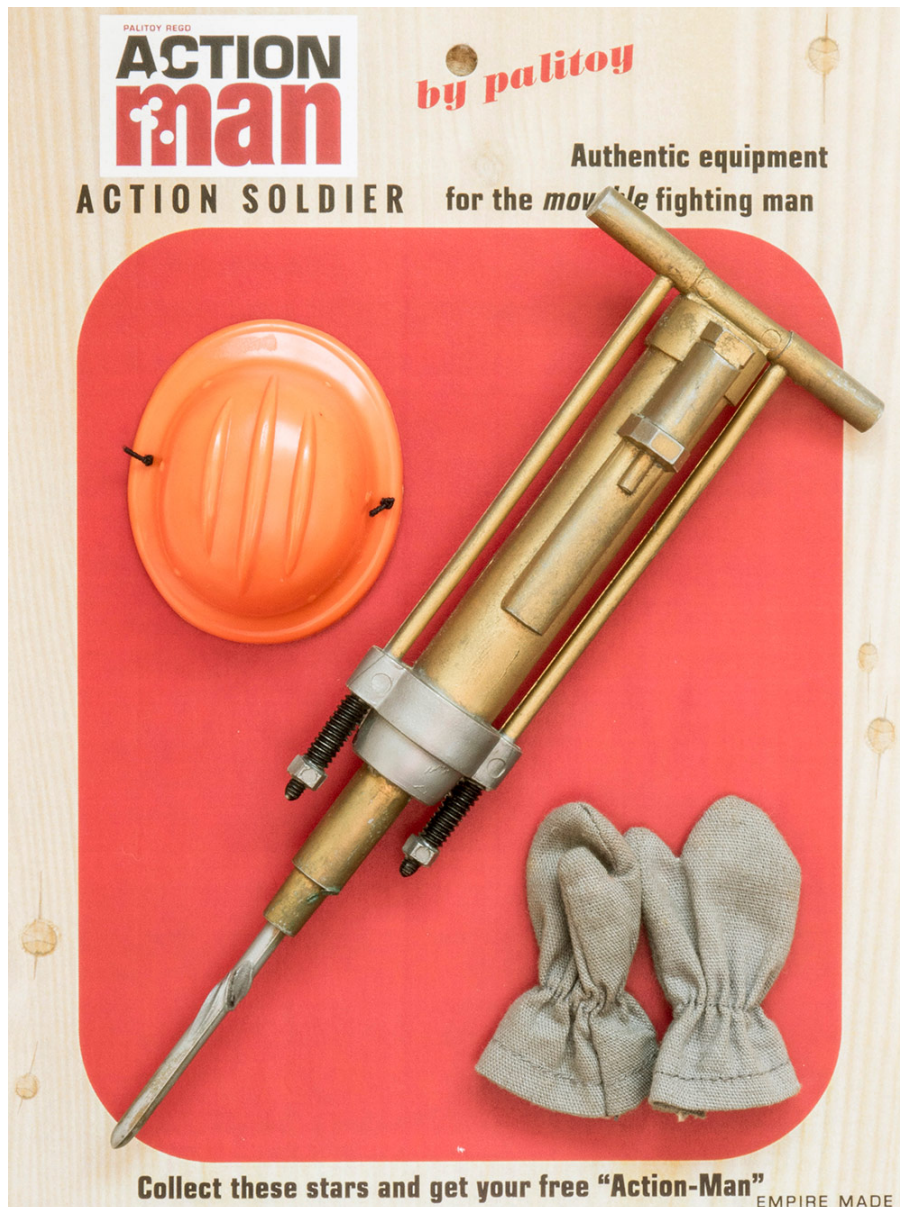

34229
Carted Card

ENGINEER DRILL

Ed.1967-68

Contents of the Package: Jackhammer, Orange Hard Hat, Grey Gloves. Equipment Manual.