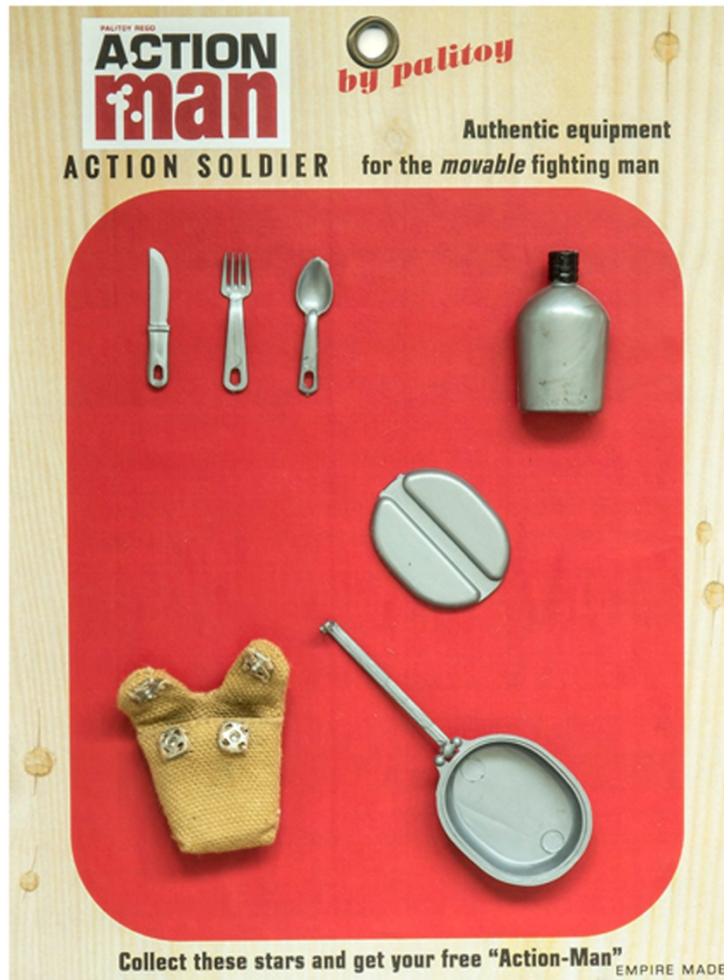

93935530
Carted Card

COMBAT MESS KIT SET

Ed.1966-67

Contents of the Package: Mess Tin, Fork, Knife, Spoon, Canteen and Canteen Cover. Equipment manual.