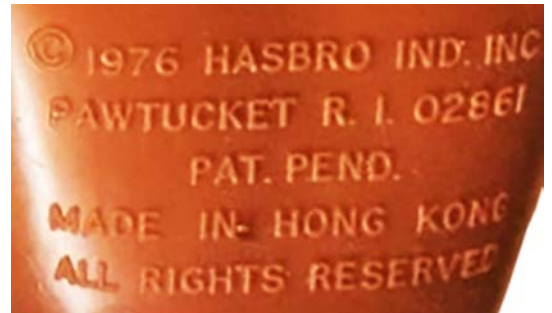

## RAGGIO DI LUNA

**Year of construction:** -  
**Series:** Action Team  
**Type:** BASIC – Small Window box – Type 4th  
**Code:** -  
**Polistil Catalogue:** AT xxx  
**Marking:** HASBRO - Hong Kong  
**Notes:** Dressed Doll  
**Italian Importer / year:** POLISTIL / 1976-77