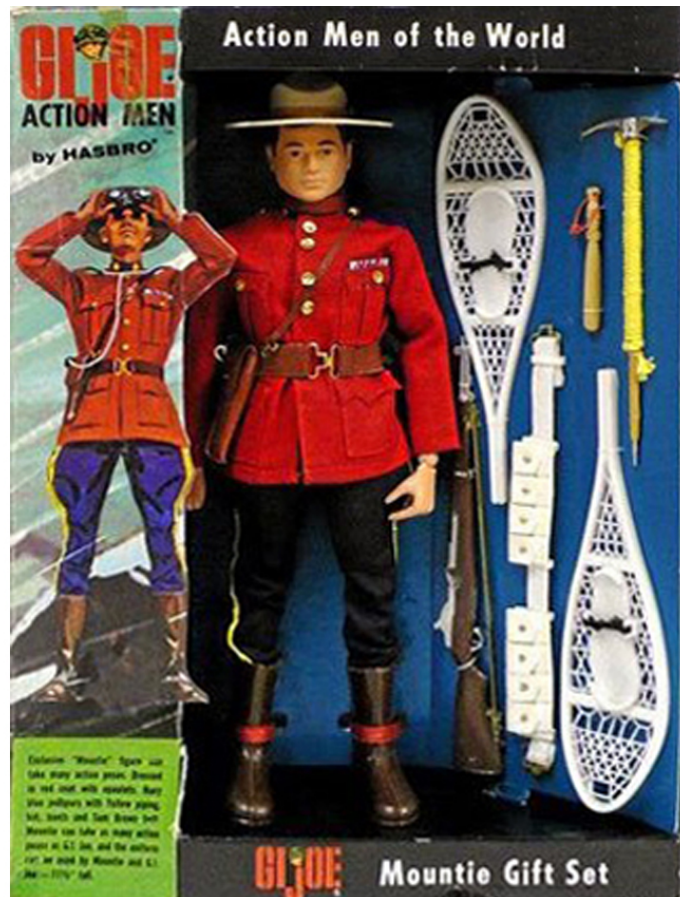

#5904
Window Box

MOUNTIE GIFT SET

Ed.1967

G.I. Joe American or European Action Man of the World Series Figure packaged with Accessories: Campaign Hat, Strap and Buckle, Regiment Jacket, Insignias, Battle Ribbons, Riding Pants, Riding Brown Boots, Revolver and Holster, Pistol Belt, Shoulder Strap, M-1 Rifle, Binoculars, Snowshoes, Billy Club, Ice Pick.