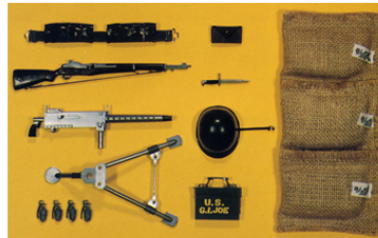

#5931
Corrugated Box

MACHINE GUN EMPLACEMENT SET

Ed.1965

G.I. Joe American - Fatigue Shirt 2nd or 3rd issue, Fatigue Pants 2nd or 3rd issue - Figure Packages with Accessories: Machine Gun and Tripod, Combat Boots, Dog Tag, Fatigue Suit, Fatigue Cap, Helmet, M-1 Rifle, Bayonet, Hand Grenades (4), Cartridge Belt, First Aid Pouch, Sands Bags (3), Ammo Box.