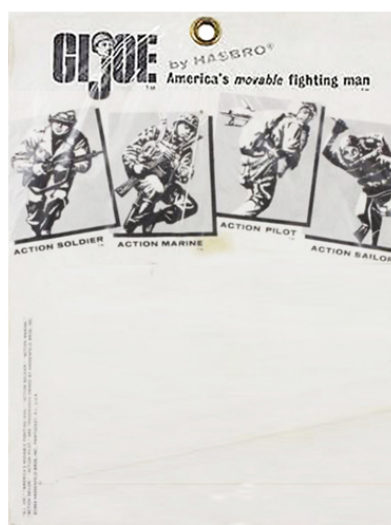

#7527
Cellophane

ARMY SKI TROOPS SET

Ed.1965

Outfit: White Helmet with Polar Bear Insignia, White Cartridge Belt, .30 Caliber M-1 White Rifle, Grenades (6).