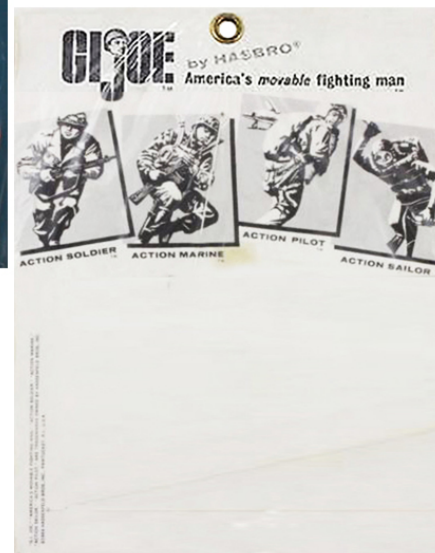

#7605
Cellophane

FROGMAN SCUBA EQUIPMENT SET

Ed.1964

Outfit: Face Mask, Swim Fins, Depth Gauge, Knife and Scabbard.