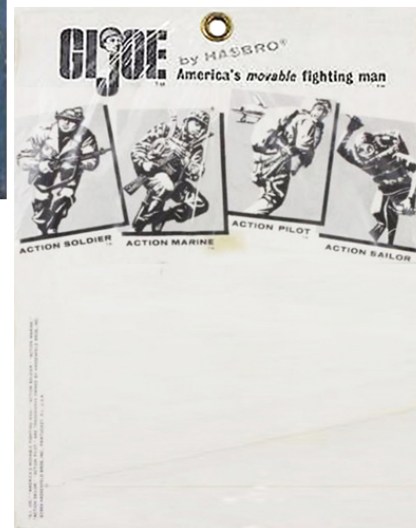

#7610
Cellophane

NAVY ATTACK HELMET SET

Ed.1964

Outfit: Official Naval Attack Blue Helmet, Blinker Light, Black Binoculars.