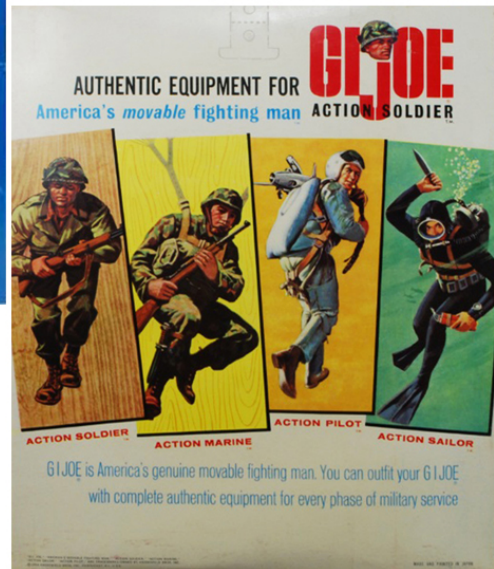

#7612  
Window Box

## SHORE PATROL SET

Ed.1964

Outfit: Sailor Cap, Dress Jumper, Dress Pants, Neckerchief, Arm Band, Dress Shoes, Sea Bag, Pistol Belt, .45 Caliber Pistol, Holster, Billy Club, Navy Manual, Gear and Equipment Manual, G.I. Joe Club Folder.