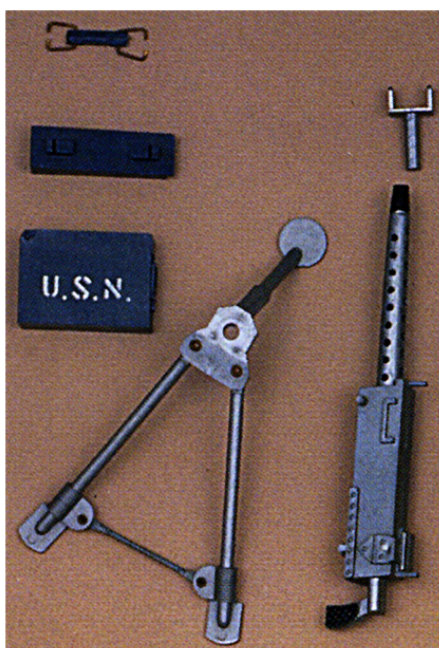

#7618  
Cellophane

# NAVY MACHINE GUN SET

Ed.1965

Outfit: .30 Caliber Machine Gun with Folding Tripod, Blue Ammo Box.