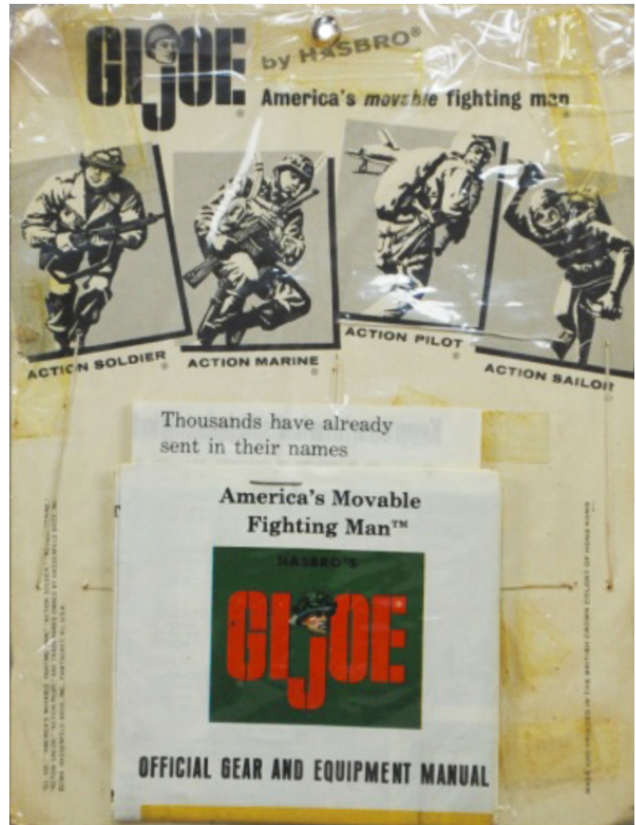

#7720
Cellophane

MARINE MEDIC SET

Ed.1965

Outfit: Stethoscope, Crutch, Plasma Bottle, Splints (4),
Triangular Bandage, Rolls of Gauze (5).