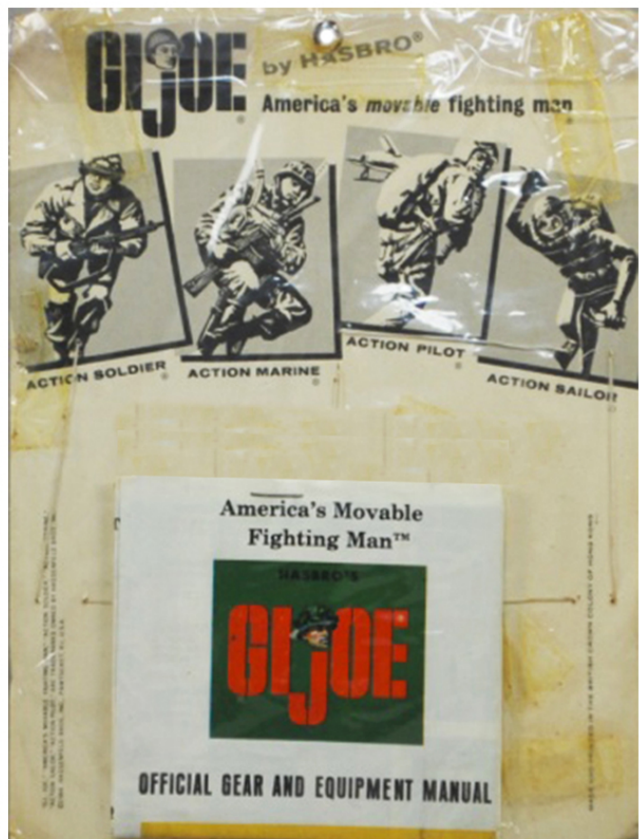

#7722
Cellophane

MARINE BASICS SET

Ed.1966

Outfit: Tall Brown Boots, Green Fatigue Cap, Dog Tag.