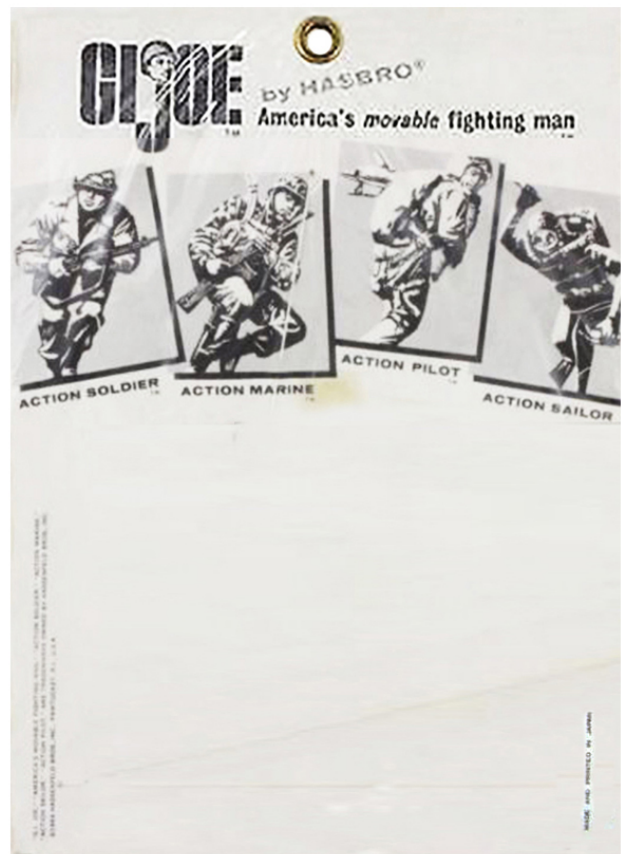

#7802
Cellophane

SURVIVAL LIFE RAFT SET

Ed.1964

Outfit: Life Boat, Anchor, Rope and Oar.