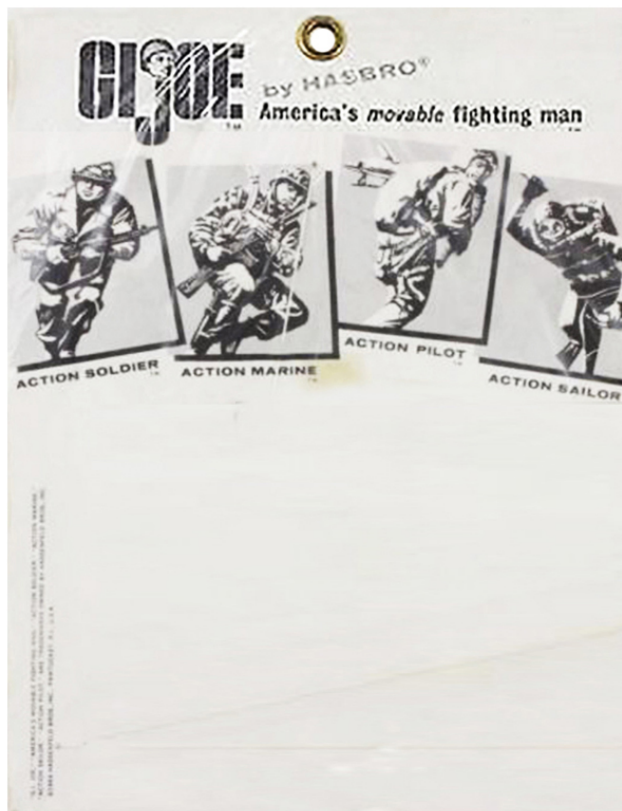

#7810
Cellophane

SCRAMBLE CRASH HELMET

Ed.1964

Outfit: Crash Helmets and Insignia complete with Oxygen Face Mask.