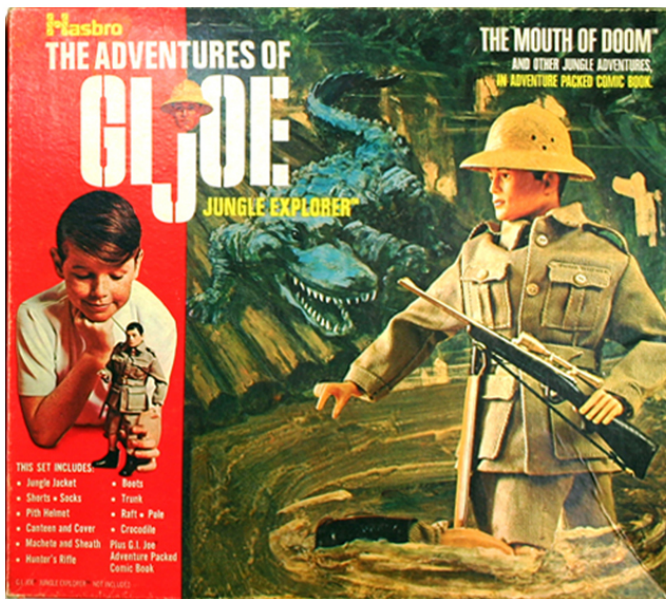

#7953
Paper Box

MOUTH OF DOOM
(Deluxe Adventure Sets)

Ed.1969

Contents of the Package: Pith Helmet, Desert Jacket, Short Pants, Belt, Socks, Brown Boots, Canteen, Canteen cover, Machete, Machete Sheath, Raft, Raft Pole, Hunting Rifle, Cargo Trunk, Crocodile, Adventure Booklet.