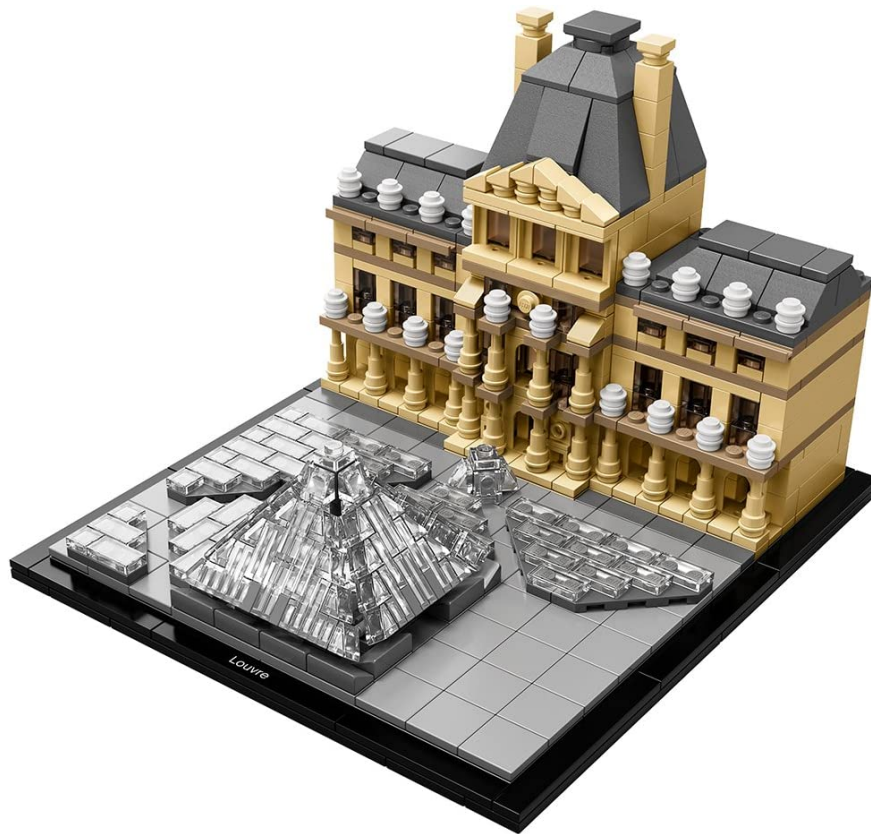

THE LOUVRE

Paris – France

Year: 2015
Code: 21024
Average cost in 2022: 119,99 €
Notes: LEGO Architecture series, pieces 695