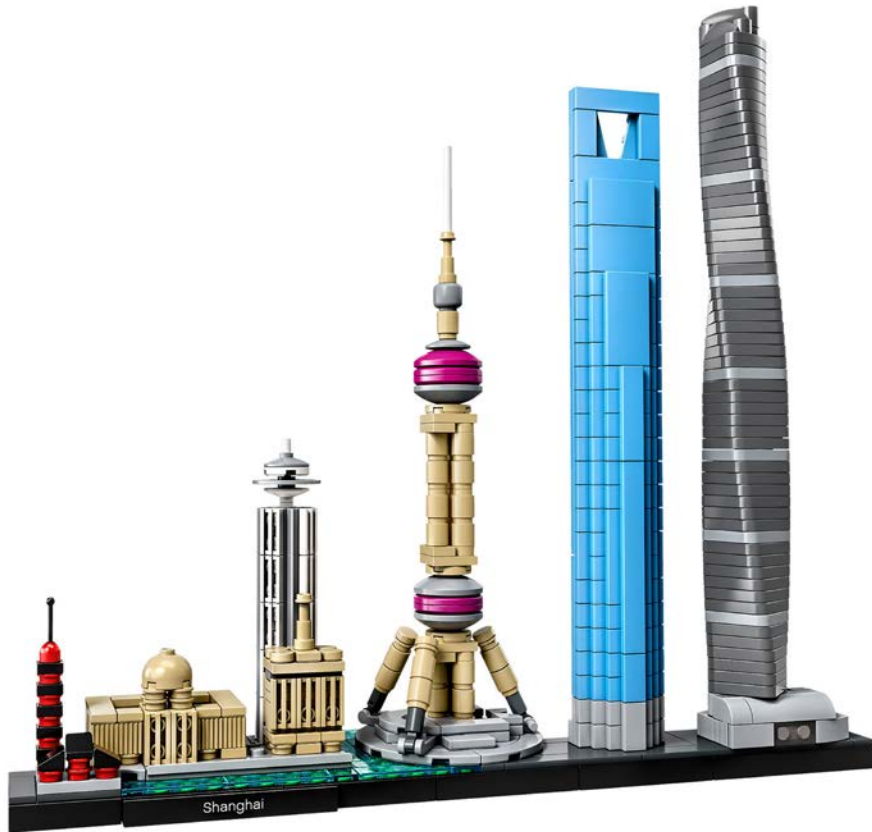

SHANGHAI

China

Year: 2018

Code: 21039

Average cost in 2022: 119,99 €

Notes: LEGO Architecture, Skyline series - pieces 597