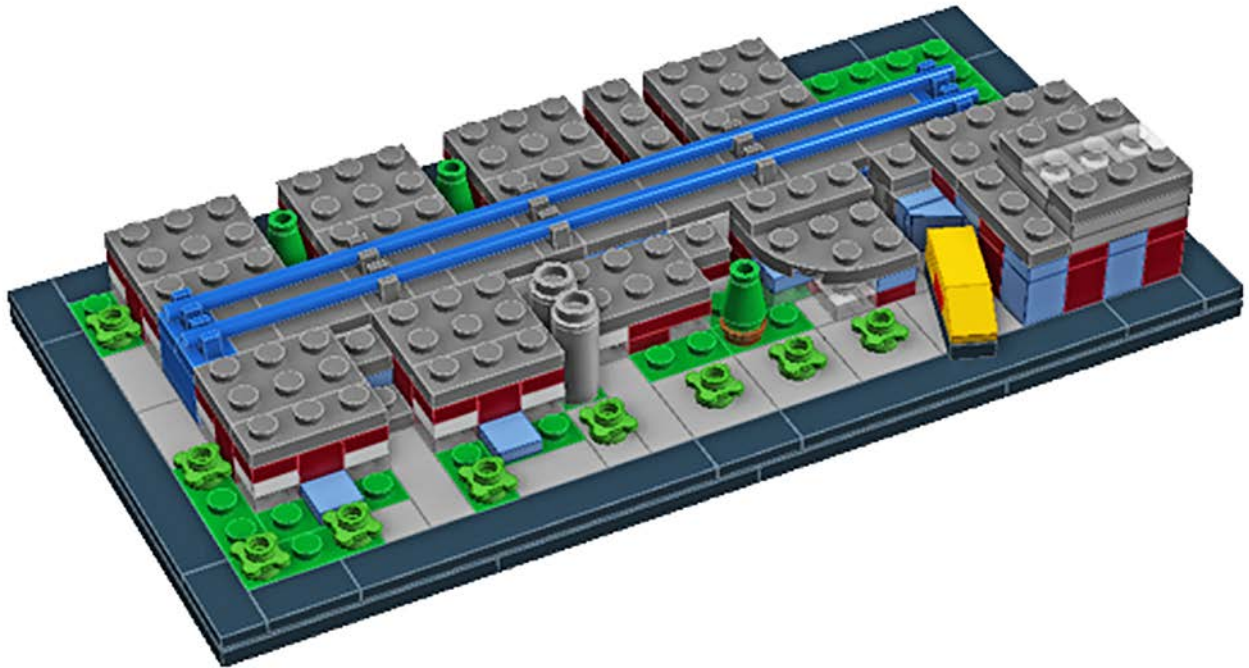

KOM MOULDING

Year: 2012

Code: 4000005

Average cost in 2022: 799,99 €

Notes: LEGO Architecture series, Limited Edition - pieces 315