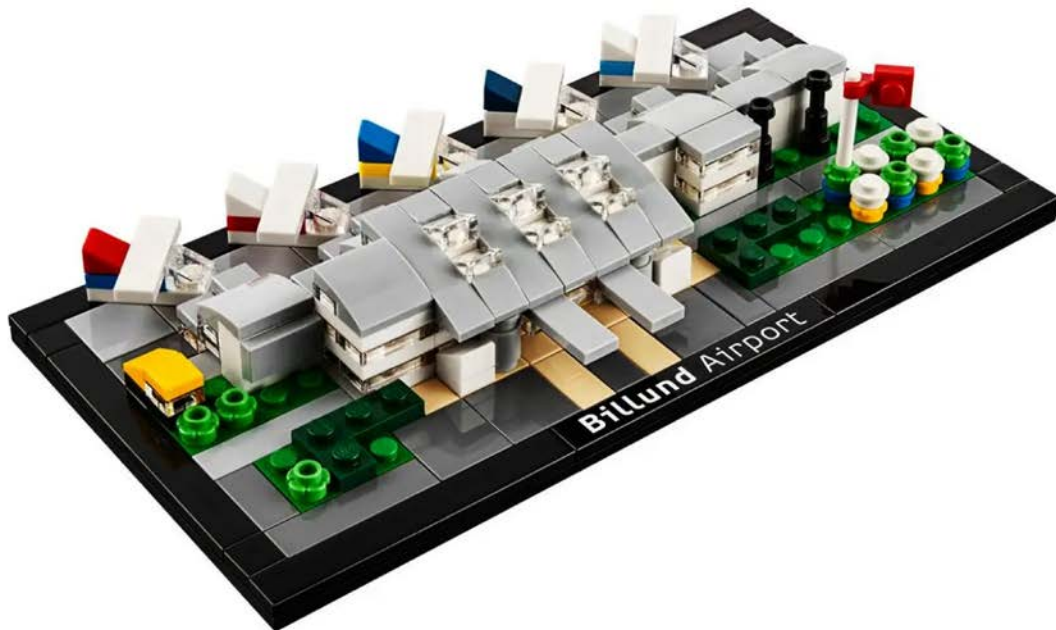

BILLUND AIRPORT

Year: 2014

Code: 4000016

Average cost in 2022: 109,90 €

Notes: LEGO Architecture series. Only available at Billund Airport, pieces 281