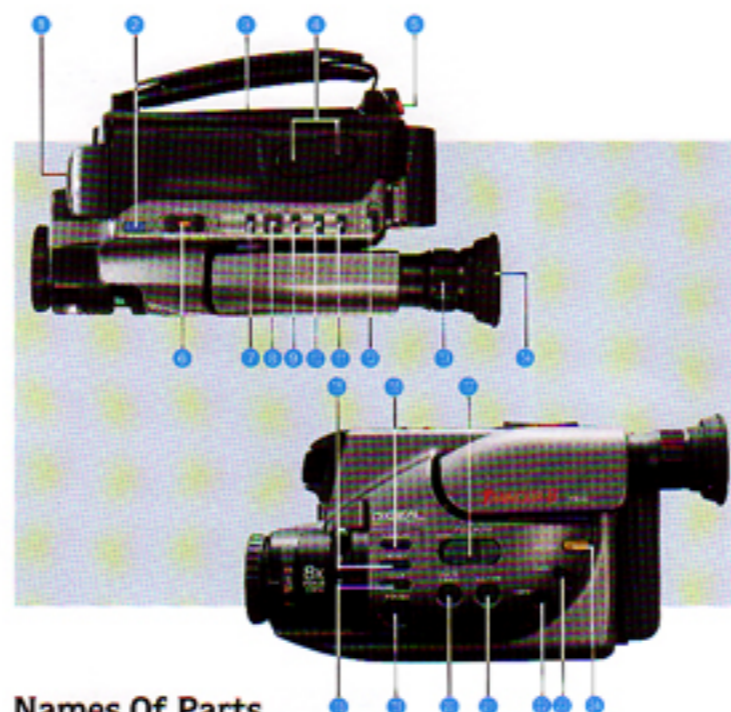

Names Of Parts

1. 1 Microphone
2. 2 Eject switch
3. 3 Cassette holder
4. 4 Power zoom buttons
5. 5 Camera record button
6. 6 Power VCR/Camera selector switch
7. 7 Rewind button
8. 8 Play button
9. 9 Fast forward button
10. 10 Stop button
11. 11 Pause button
12. 12 Battery release
13. 13 Eyepiece adjustment
14. 14 Electronic viewfinder
15. 15 Counter-reset button
16. 16 Display button
17. 17 Full auto switch
18. 18 Title button
19. 19 Momentary autofocus button
20. 20 Back light compensate button
21. 21 Shutter speed select button
22. 22 Fade button
23. 23 Date/Time select button
24. 24 Instant-review button

Specifications

- **Format:** 8mm (8mm videocassette)
- **Video signal:** PAL color & CCIR monochrome, 625 lines
- **Tape speed:** 20.05mm/sec.
- **Recording time:** 90 min. with P5-90 cassette
- **Lens:** 6.7mm-54mm f/1.8 8X power zoom with macro; 43mm filter-thread diameter
- **Focus:** Twin beam active-infrared autofocus; momentary autofocus and full manual focus also possible
- **Iris control:** AI automatic back light compensation
- **White balance:** AI automatic
- **Shutter speed (sec.):** Digital, program autoexposure control: 1/50, 1/100, 1/250, 1/1000, 1/2000, 1/10000
- **Image sensor:** 1/3-inch CCD
- **Minimum illumination:** 4 lux
- **Viewfinder:** Electric viewfinder with 2/3 inch black-and-white CRT
- **Microphone:** Omnidirectional condenser type
- **Data recording:** Month/day/year, hour/minute
- **Power:** 6W
- **Dimensions (W x H x D):** 112 x 114 x 174mm
- **Weight (without battery pack):** 810 g

*Specifications and accessories are based on the latest information available at time of printing and are subject to change without notice.

Minolta Camera Co., Ltd.

Minolta GmbH

Minolta France S.A.

Minolta (UK) Limited

Minolta Austria Gesellschaft m.b.H.

Minolta Camera Benelux B.V.

Amalienstrasse 59-61, 1031 Wien, Austria

Belgium Branch

Minolta (Schweiz) AG

Minolta Svenska AB

Minolta Hong Kong Limited

Minolta Singapore (Pte) Ltd.

Stenen Brug 115-117, 2200 Antwerpen, Belgium

10, Teban Gardens Crescent, Singapore 2260

MINOLTA 8 418E

Minolta's new ultra-compact and lightweight 8mm camera/recorder with advanced Digital Signal Processor (DSP) and AI control system.