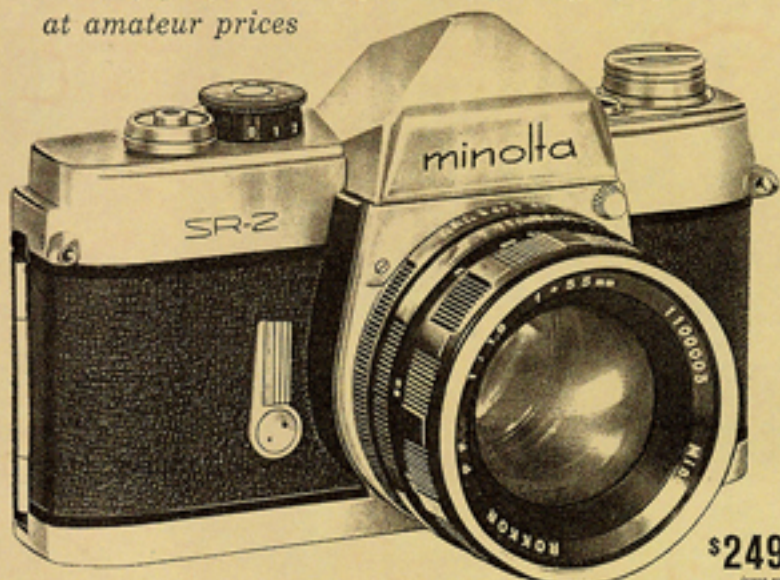

NEW AUTOMATIC SINGLE LENS REFLEX

*A truly professional system of photography...
at amateur prices*

$249.50

(base price)

COMPLETELY AUTOMATIC DIAPHRAGM... INSTANT RETURN MIRROR

In answer to the needs of professionals and serious amateurs for a truly automatic system of Single Lens Reflex Photography... Minolta has created the SR-2. The world's first system where "lens automation" is directly synchronized to the Rapid Film Wind Lever.

Advance the Rapid Film Wind Lever and automatically—lens diaphragm

opens to its largest aperture; film advances; shutter is cocked; frame is counted.

ready to advance film and shoot again.

Single, non-rotating shutter speed dial; 1 to 1/1000 sec plus bulb; FPX flash synchronization; self-timer, automatic zero return, rapid rewind crank, etc.

A VAST LINE OF PRECISION LENSES AND ACCESSORIES

 Angle Finder $14.95	 Automatic 1:2.5 100 mm lens $35.00	 Lens & Exact Mount adapters ..... $4.95 ea.	 Polarizing Filter $18.95	 Preset 1:2.8 135 mm lens $135.00	 Lens Hood ..... $5.95 Regular Filters $8.95
 Extension Bellows $24.95	 Extension Tube Set $18.95	 Microscope Adapter $18.95	 Accessory Shoe Adapter $2.95	 Magnifier $14.00	Additional Accessories Coming 1:2.8 ..... 35 mm lens 1:1.5 ..... 50 mm lens 1:2.5 ..... 80 mm lens 1:4 ..... 250 mm lens 1:5.8 ..... 600 mm lens Coupling Stand • Motor Drive-Drive Attachment

MINOLTA CAMERAS • 150 BROADWAY, NEW YORK 38

Distributors—U.S.: The PR Corporation, 951 Brook Ave., New York 10, N.Y. • Canada: Anglophoto Ltd., 800 Champagne, Montreal 8, Quebec, Canada