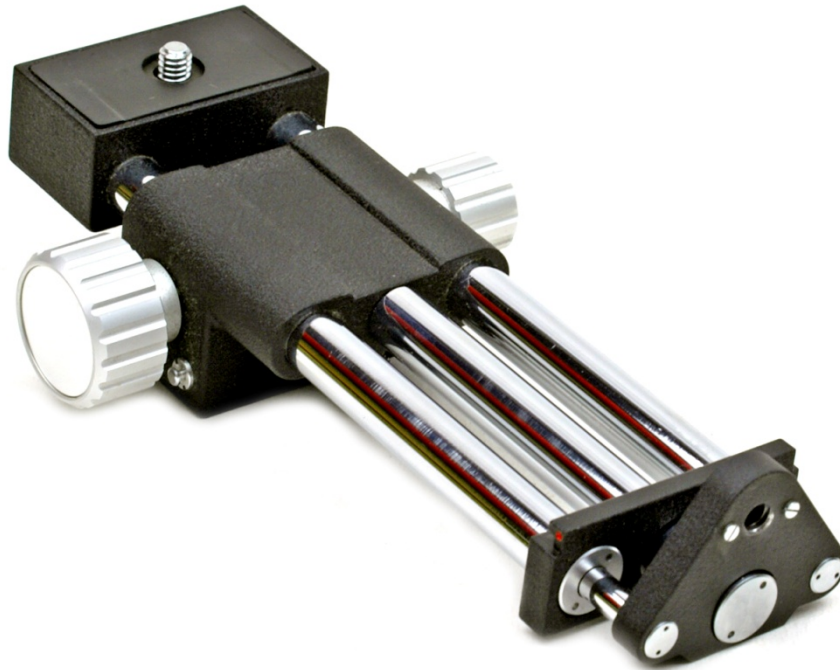

# MINOLTA FOCUSING RAIL AB I

Serial Nr. no  
Minolta Code: 8320

## Characteristics and Functions

The Minolta Focusing Rail AB I was introduced in 1968. This practical accessory allows you to hold the Macro Stand AB I or the Slide Copy Unit AB I in front of the lens mounted on the extension bellows (Auto Bellows I) for the reproduction of small 24x36mm objects and slides are mounted on 5x5cm frames. and in tape using the two lateral film holders.

Weight 675g.

Length 180mm.; width 100mm.; height 45mm.