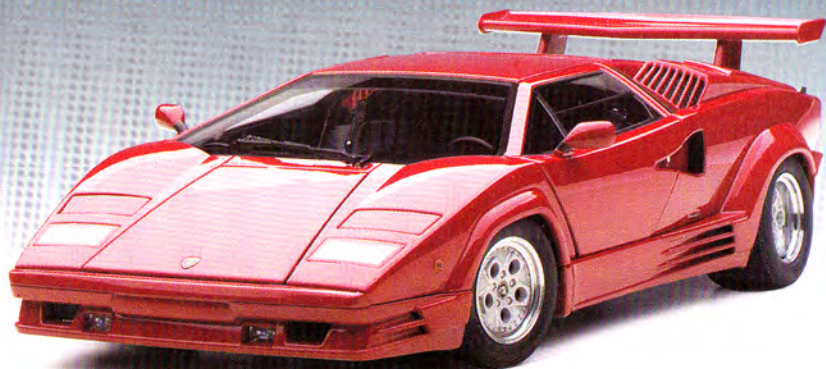

LAMBORGHINI COUNTACH

74534 LAMBORGHINI COUNTACH 25th ANNIVERSARY EDITION (RED)