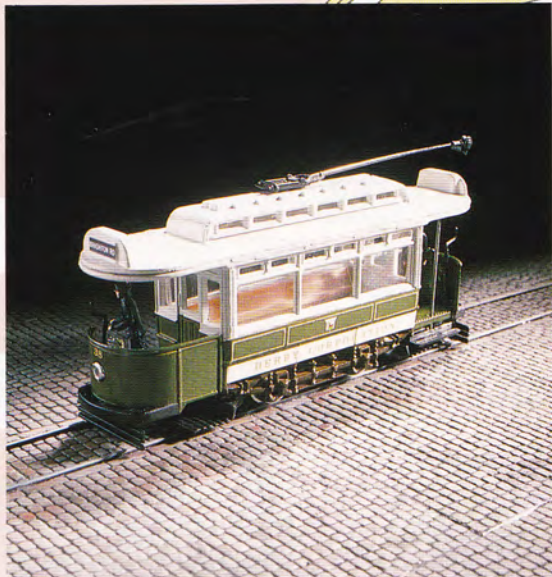

Single Deck – Derby (January)

D990/3