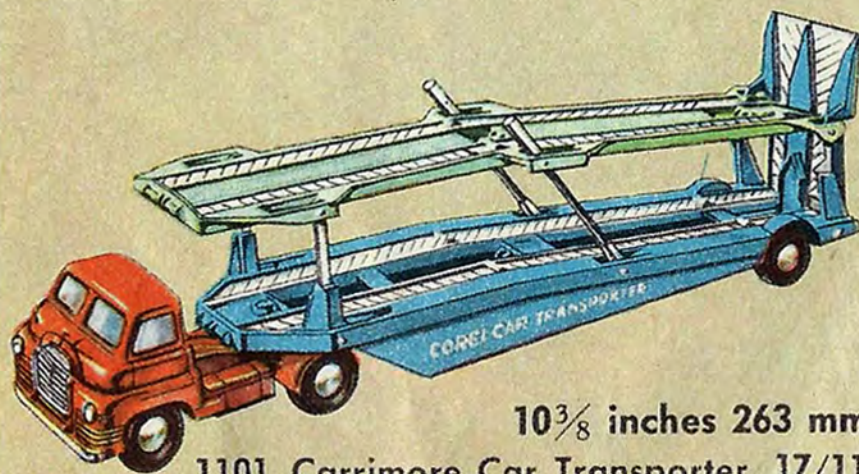

# MAJOR CORGI TOYS

**8<sup>5</sup>/<sub>8</sub> inches 220 mm**  
**1104 Low-Loader No. 2**  
**Machinery Carrier 12/6**

The rear axle and wheels are removable for loading heavy machinery — loads are hauled on with a winch and line. The cab is detachable on this articulated model.

**10<sup>3</sup>/<sub>8</sub> inches 263 mm**  
**No. 1. GIFT SET. Carrimore Car**  
**Transporter with four Cars 28/11**

Corgi "Hydraulic" jacks are fitted on this wonderful model allowing the top deck to lower slowly as on the real Transporter. This is another articulated model with detachable cab.