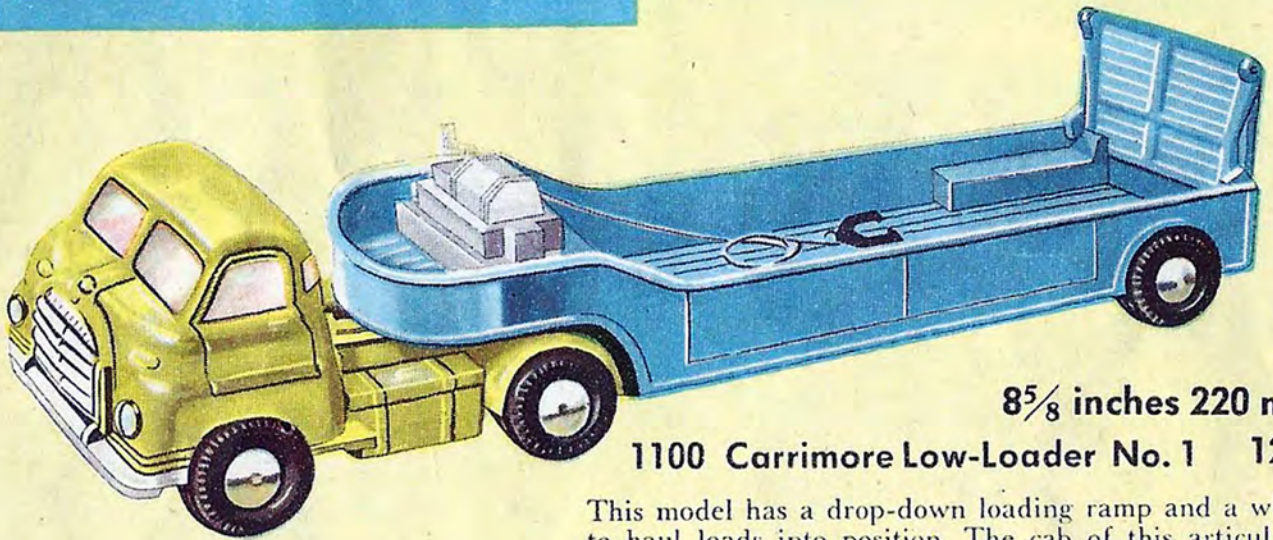

# MAJOR CORGI TOYS

8<sup>5</sup>/<sub>8</sub> inches 220 mm

1100 Carrimore Low-Loader No. 1 12/6

This model has a drop-down loading ramp and a winch to haul loads into position. The cab of this articulated model can be detached from the trailer.