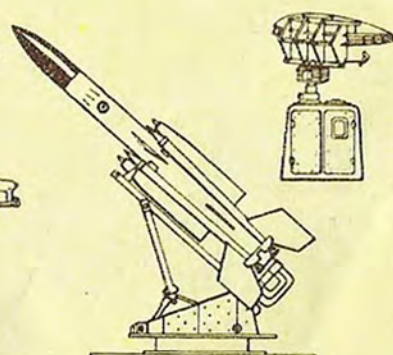

9 1/4 inches 233 mm

No. 3. GIFT Set. R.A.F. Land Rover with Thunderbird Guided Missile on Assembly Trolley 9/3

No. 6. GIFT SET. Bloodhound Guided Missile with Launching Ramp and Loading Trolley, R.A.F. Land Rover, Thunderbird Guided Missile on Trolley, Decca Radar 424 Scanner, R.A.F. Staff Car, and Decca Radar Van.

57/6