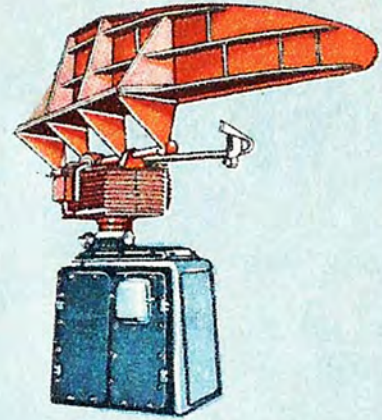

1112 Corporal Guided Missile on Launching Ramp 19/11

Overall Height 13 inches 330 mm

**CORGI TOYS**  
ROCKET AGE MODELS

Height  $3\frac{1}{4}$  inches 83 mm

352 R.A.F. Vanguard Staff Car  $3\frac{3}{4}$  inches 95 mm 3/-