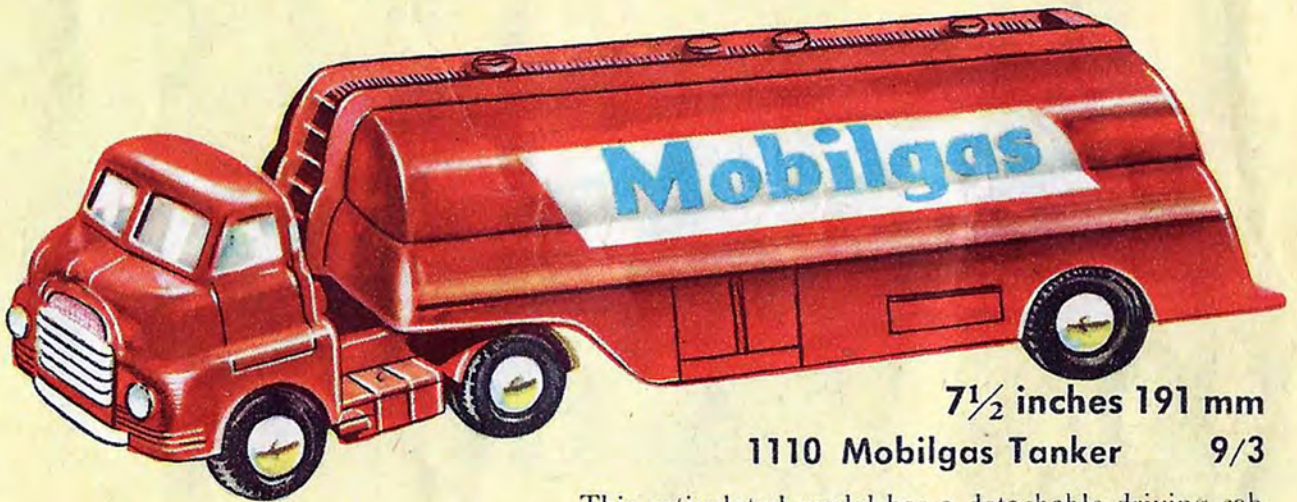

# MAJOR CORGI TOYS

8<sup>5</sup>/<sub>8</sub> inches 220 mm

1100 Carrimore Low-Loader No. 1 12/6

This model has a drop-down loading ramp and a winch to haul loads into position. The cab of this articulated model can be detached from the trailer.