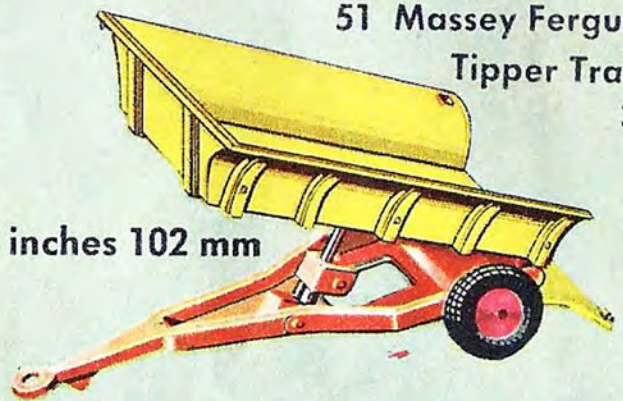

## AGRICULTURAL

50 Massey Ferguson "65" Tractor 4/6  
3 1/8 inches 79 mm

51 Massey Ferguson  
Tipper Trailer 3/2  
4 inches 102 mm

6 3/4 inches 172 mm

1111 Massey Ferguson Combine Harvester 19/11

*The pick-up reel and feed screw revolve exactly as on the actual 780. The pick-up reel can be raised and lowered by turning a control wheel near the driver's seat.*