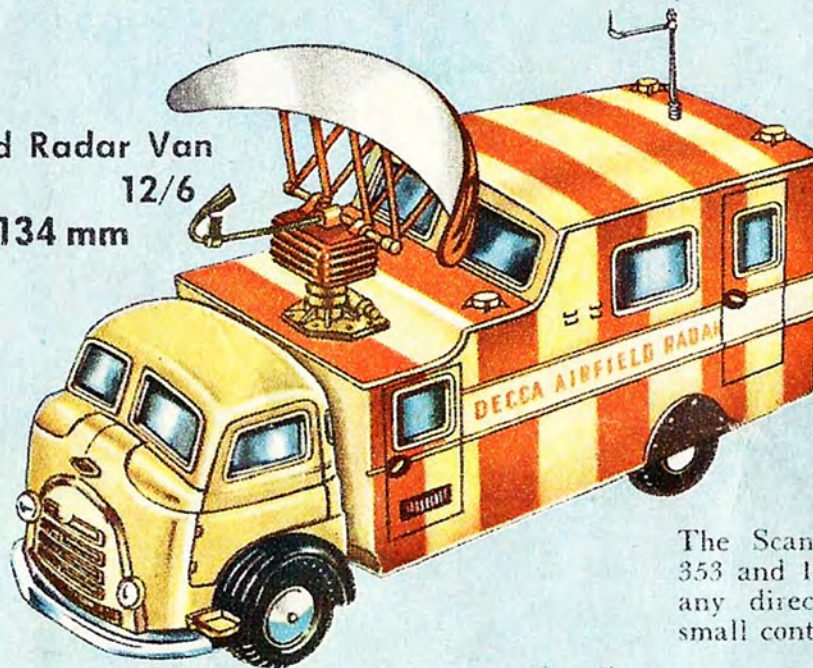

1106 Decca Airfield Radar Van $5\frac{1}{4}$ inches 134 mm 12/6

The Scanners of Model Nos. 353 and 1106 can be rotated in any direction by operating a small control knob.