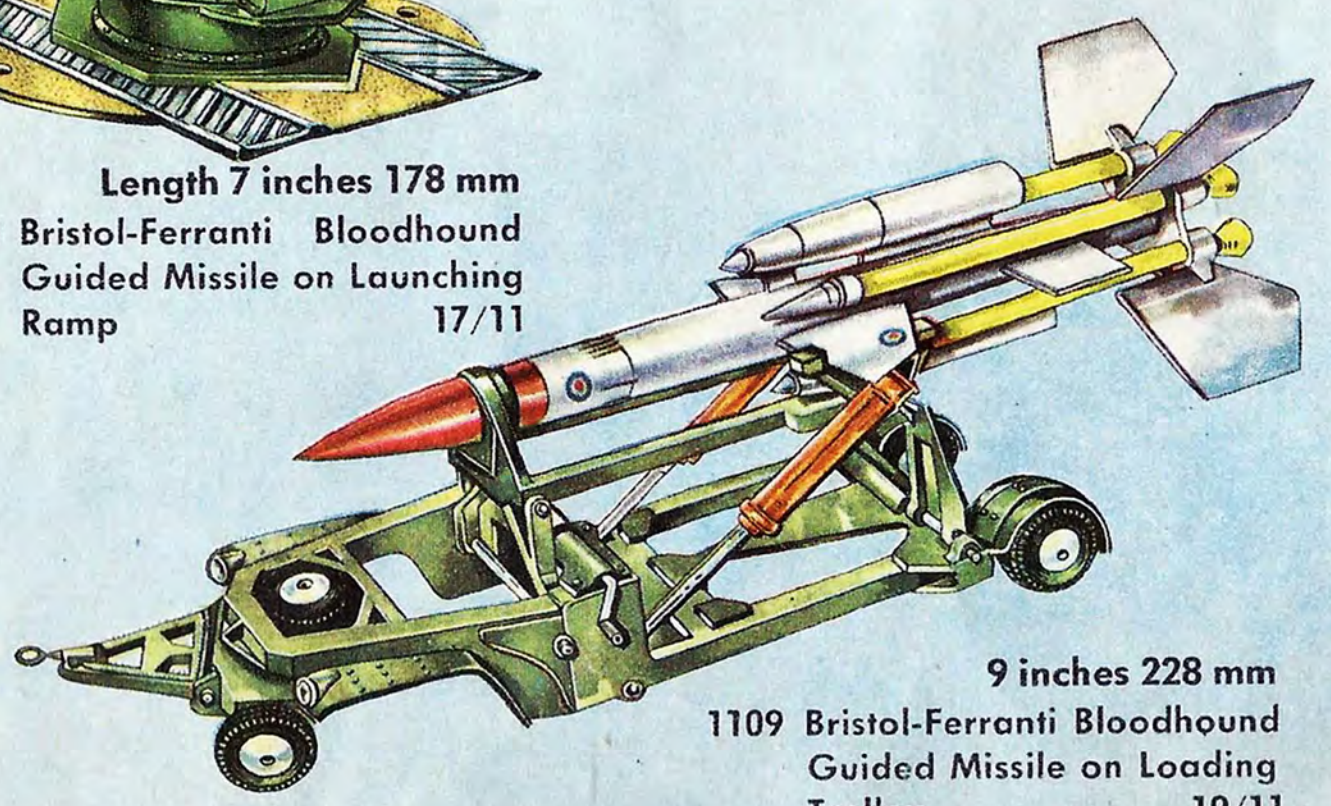

**10<sup>3</sup>/<sub>8</sub> inches 263 mm**  
**1101 Carrimore Car Transporter 17/11**

Length 7 inches 178 mm

1108 Bristol-Ferranti Bloodhound Guided Missile on Launching Ramp 17/11

- 1115 Bristol-Ferranti Bloodhound Guided Missile 8/9
- 1116 Bristol-Ferranti Bloodhound Guided Missile Platform 9/3
- 1117 Bristol-Ferranti Bloodhound Guided Missile Trolley 11/3