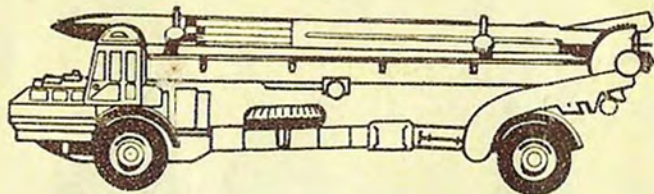

351 R.A.F. Land Rover  $3\frac{3}{4}$  inches 95 mm 3/9

350 Thunderbird Guided Missile on Assembly Trolley  $5\frac{1}{2}$  inches 140 mm 5/6

# MAJOR

No. 4. GIFT SET. Bristol-Ferranti Bloodhound Guided Missile with Launching Ramp, Loading Trolley and R.A.F. Land Rover

33/-

No. 9. GIFT SET. Corporal Guided Missile on Launching Ramp, Corporal Erector Vehicle and International 6 x 6 Army Truck.