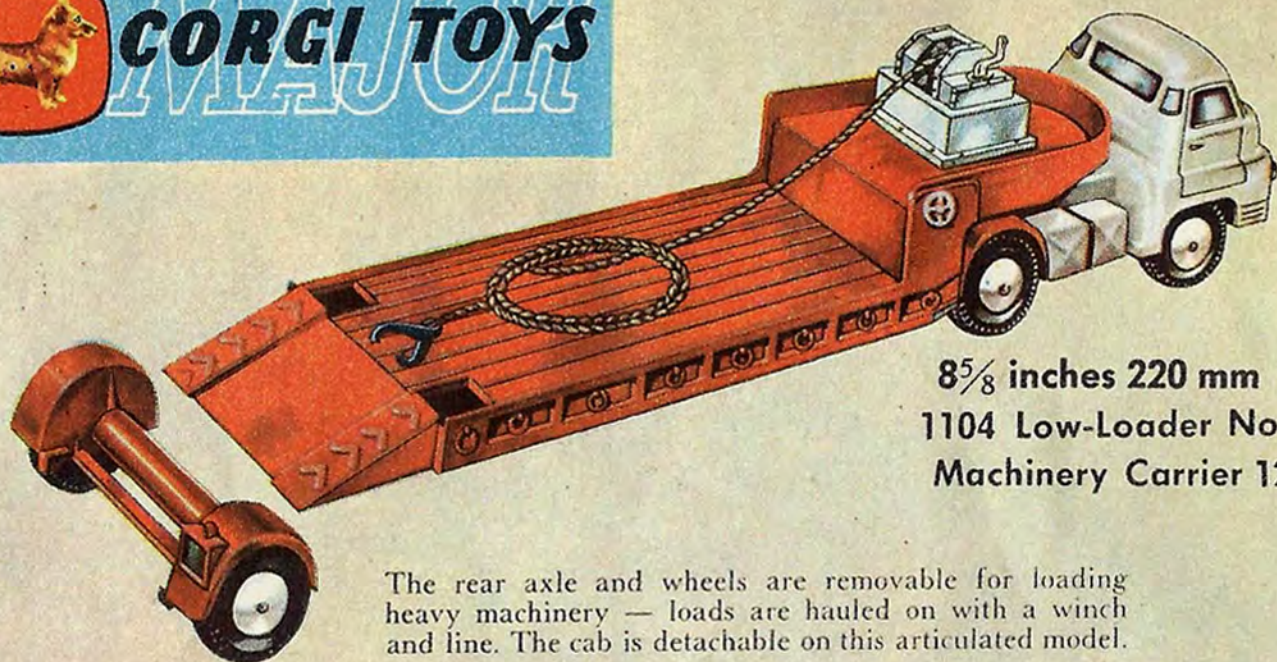

MAJOR CORGI TOYS

8⁵/₈ inches 220 mm
1104 Low-Loader No. 2
Machinery Carrier 12/6

The rear axle and wheels are removable for loading heavy machinery — loads are hauled on with a winch and line. The cab is detachable on this articulated model.