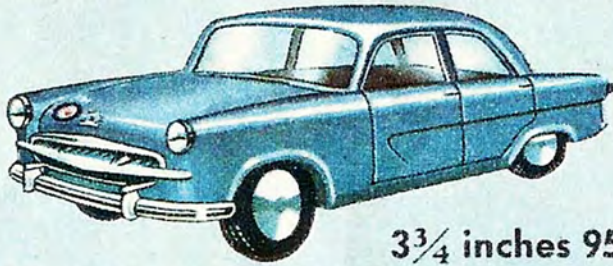

1112 Corporal Guided Missile on Launching Ramp 19/11

Overall Height 13 inches 330 mm

**CORGI TOYS**  
ROCKET AGE MODELS

Height  $3\frac{1}{4}$  inches 83 mm

352 R.A.F. Vanguard Staff Car  $3\frac{3}{4}$  inches 95 mm 3/-