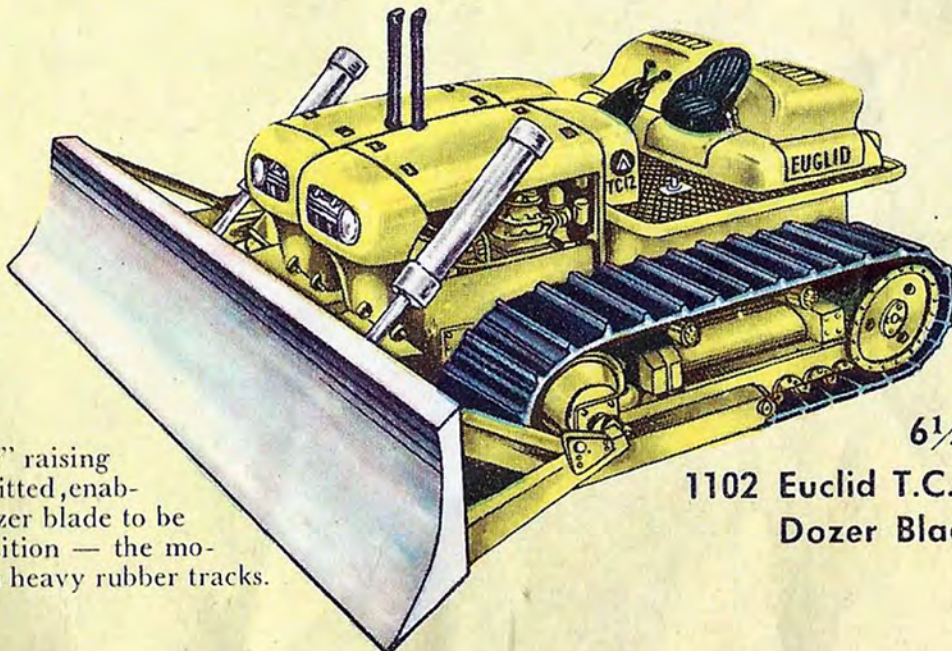

"Hydraulic" raising jacks are fitted, enabling the dozer blade to be held in position — the model runs on heavy rubber tracks.

6¹/₄ inches 159 mm

1102 Euclid T.C. 12 Tractor with
Dozer Blade 16/11