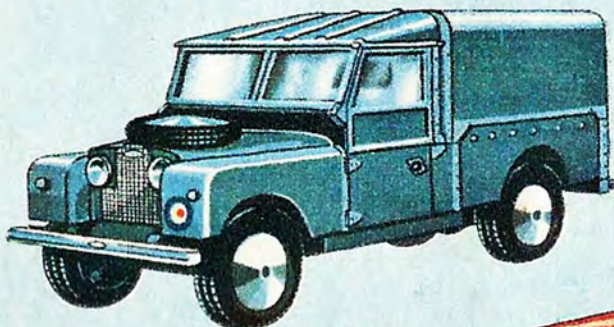

351 R.A.F. Land Rover $3\frac{3}{4}$ inches 95 mm 3/9