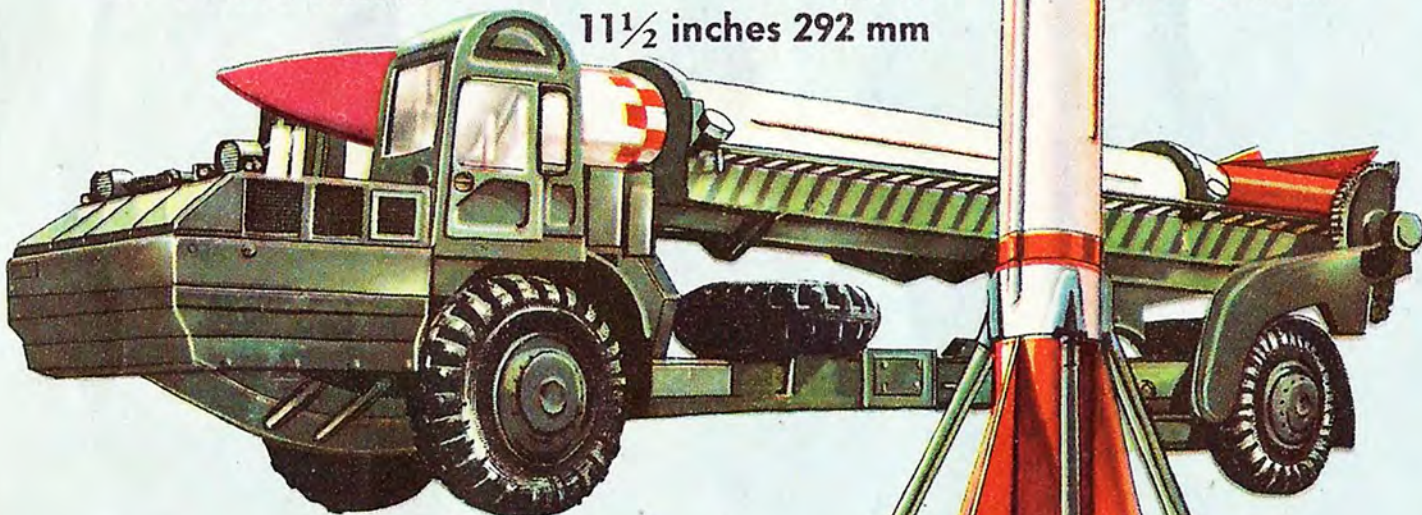

Available October

The boom on the Erector Vehicle swings through an angle of 180 degrees to pick up the Corporal Missile — it then returns it into the travel position with the nose between the divided cab. The Missile is then driven to the firing point where it is raised vertically and lowered onto the launching base.