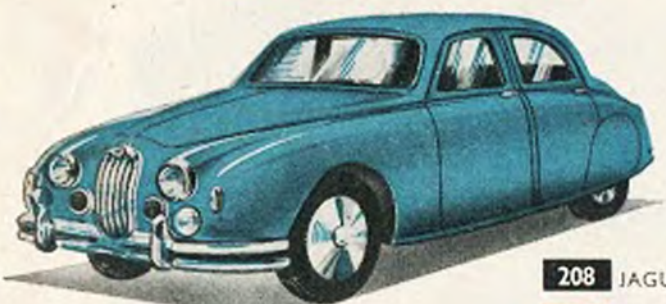

404 BEDFORD DORMOBILE PERSONNEL CARRIER
404M (MECHANICAL)

205 RILEY PATHFINDER SALOON
205M (MECHANICAL)

200 FORD CONSUL SALOON
200M (MECHANICAL)

BEDFORD 12 cwt. VAN
403M MECHANICAL "K.L.G."

BEDFORD "UTILECON"
405M MECHANICAL FIRE TENDER

201 AUSTIN CAMBRIDGE SALOON
201M (MECHANICAL)

203 VAUXHALL VELOX SALOON
203M (MECHANICAL)

453 COMMER "WALLS" REFRIGERATOR VAN

208 JAGUAR 2.4 LITRE SALOON
208M (MECHANICAL)

202 MORRIS COWLEY SALOON
202M (MECHANICAL)