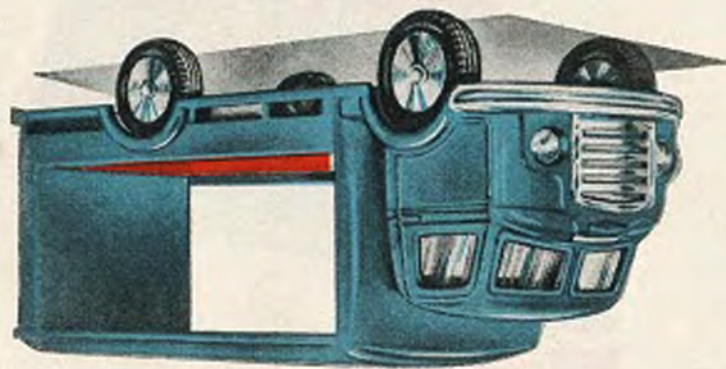

JOIN THIS WORLD-WIDE ASSOCIATION OF ENTHUSIASTIC MODEL COLLECTORS
 You will find a membership application form with every CORGI TOY

CORGI MODEL CLUB

455 KARRIER "BANTAM" TWO TONNER

100 DROPSIDE TRAILER

454 COMMER (5 ton) PLATFORM LORRY

302 M.G.A. 2 SEATER SPORTS CAR

150 VANWALL "FORMULA 1 GRAND PRIX"

300 AUSTIN HEALEY SPORTS CAR

301 TRIUMPH T.R.2 SPORTS CAR

408 B.D.F. ROAD SERVICE VAN

CORGI TOYS

PRISLISTA

106	Drop Side Trailer	Kr. 2.75	300	Austin Healey Sports Car	Kr. 2.75
150	Vanwall Racer	Kr. 3.00	301	Triumph T.R.2 Sports Car	Kr. 2.75
200	Ford Consul Saloon	Kr. 2.50	302	MG "A" Sports Car	Kr. 2.75
201	Austin Cambridge Saloon	Kr. 2.50	403	Bedford 12 cwt. Van "Daily Express"	Kr. 2.75
202	Morris Cowley Saloon	Kr. 2.50	404	Bedford Dormobile Personnel Carrier	Kr. 2.75
203	Vauxhall Velox Saloon	Kr. 2.50	405	Bedford "Utilicon" A.F.S. Tender	Kr. 3.25
204	Rover 90 Saloon	Kr. 2.50	408	"A.A." Road Service Van	Kr. 3.25
205	Riley Pathfinder Saloon	Kr. 2.50	452	Commer (5 ton) Dropside Lorry	Kr. 3.75
206	Hillman Husky	Kr. 2.50	453	Commer "Walls" Refrigerator Van	Kr. 4.75
207	Standard Vanguard III Saloon	Kr. 2.75	454	Flat Top Lorry	Kr. 3.75
208	Jaguar 2.4 Litre Saloon	Kr. 2.75	455	Karrier "Bantam" Two Tonner	Kr. 3.25

* Transparent windows preserve original styling. * Perfect scale models, fully detailed. * Pressure diecast in first grade alloy. * Machine turned — rubber tyred aluminium wheels.