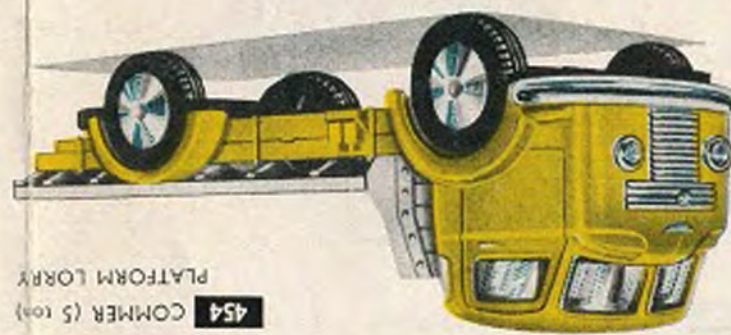

JOIN THIS WORLD-WIDE ASSOCIATION OF ENTHUSIASTIC MODEL COLLECTORS
 You will find a membership application form with every CORGI TOY

CORGI MODEL CLUB

455 KARRIER "BANTAM" TWO TONNER

100 DROPSIDE TRAILER

454 COMMER (5 ton) PLATFORM LORRY

302 M.G.A. 2 SEATER SPORTS CAR

150 VANWALL "FORMULA 1 GRAND PRIX"

300 AUSTIN HEALEY SPORTS CAR

301 TRIUMPH T.R.2 SPORTS CAR

408 B.D.F. ROAD SERVICE VAN

CORGI TOYS

PRISLISTA

106	Drop Side Trailer	Kr. 2.75	300	Austin Healey Sports Car	Kr. 2.75
150	Vanwall Racer	Kr. 3.00	301	Triumph T.R.2 Sports Car	Kr. 2.75
200	Ford Consul Saloon	Kr. 2.50	302	MG "A" Sports Car	Kr. 2.75
201	Austin Cambridge Saloon	Kr. 2.50	403	Bedford 12 cwt. Van "Daily Express"	Kr. 2.75
202	Morris Cowley Saloon	Kr. 2.50	404	Bedford Dormobile Personnel Carrier	Kr. 2.75
203	Vauxhall Velox Saloon	Kr. 2.50	405	Bedford "Utilicon" A.F.S. Tender	Kr. 3.25
204	Rover 90 Saloon	Kr. 2.50	408	"A.A." Road Service Van	Kr. 3.25
205	Riley Pathfinder Saloon	Kr. 2.50	452	Commer (5 ton) Dropside Lorry	Kr. 3.75
206	Hillman Husky	Kr. 2.50	453	Commer "Walls" Refrigerator Van	Kr. 4.75
207	Standard Vanguard III Saloon	Kr. 2.75	454	Flat Top Lorry	Kr. 3.75
208	Jaguar 2.4 Litre Saloon	Kr. 2.75	455	Karrier "Bantam" Two Tonner	Kr. 3.25

* Transparent windows preserve original styling. * Perfect scale models, fully detailed. * Pressure diecast in first grade alloy. * Machine turned — rubber tyred aluminium wheels.