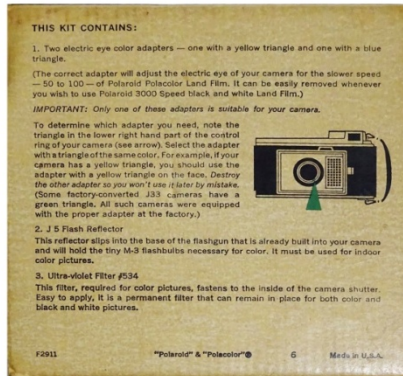

COLOR ADAPTER KIT #330

Kit of accessories adapts the J33 to use Type 48 color film. This adapts the exposure system for the far slower speed of the color film (ASA 75 rather than 3000).

Notes: Components of this set include: two clip-on adapter plates (#533) for the electric eye, a stick-on UV filter (#534) mounted behind the lens, and the same J-5 Flash Reflector included with the #660 Color Adapter Kit.