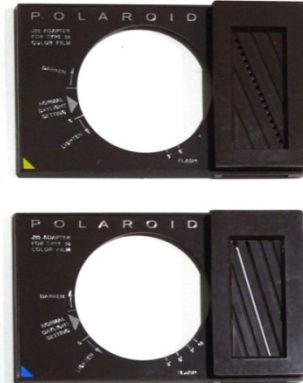

COLOR ADAPTER KIT #330

Kit of accessories adapts the J33 to use Type 48 color film. This adapts the exposure system for the far slower speed of the color film (ASA 75 rather than 3000).

Notes: Components of this set include: two clip-on adapter plates (#533) for the electric eye, a stick-on UV filter (#534) mounted behind the lens, and the same J-5 Flash Reflector included with the #660 Color Adapter Kit.