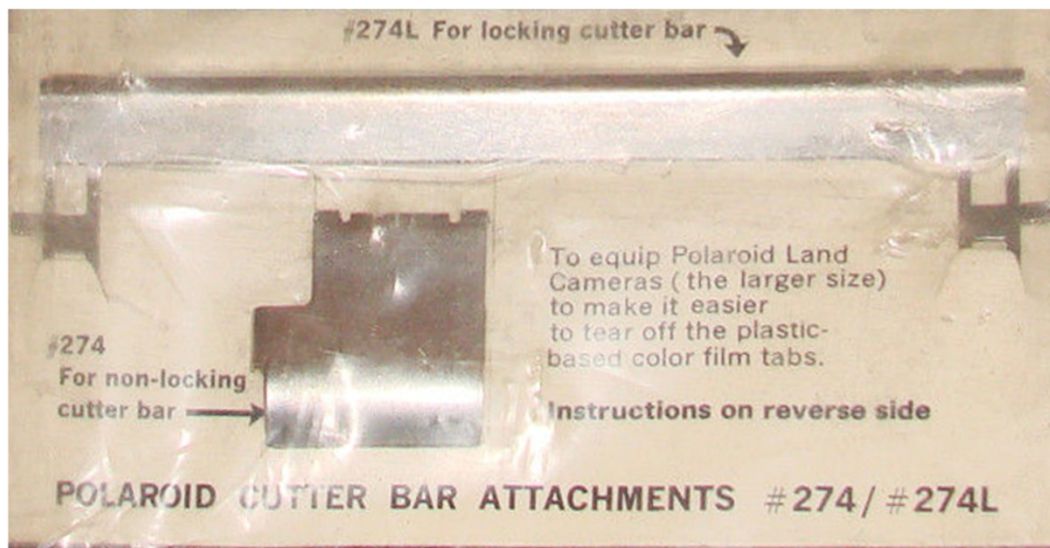

CUTTER BAR ADAPTER #274

For non-locking cutter bar.
To equip Polaroid Land Cameras (larger size).