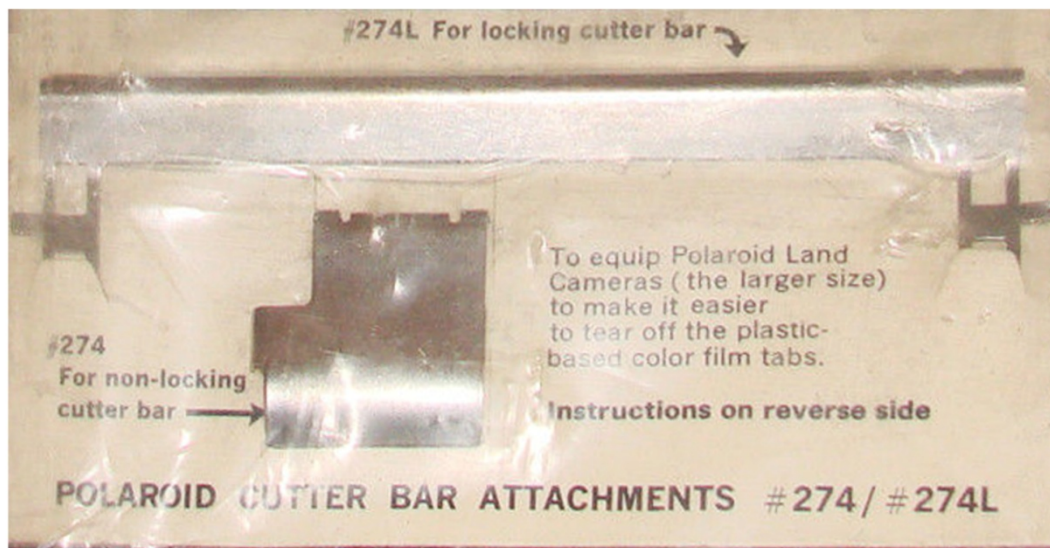

CUTTER BAR ADAPTER #274L

For locking cutter bar.
To equip Polaroid Land Cameras (larger size).